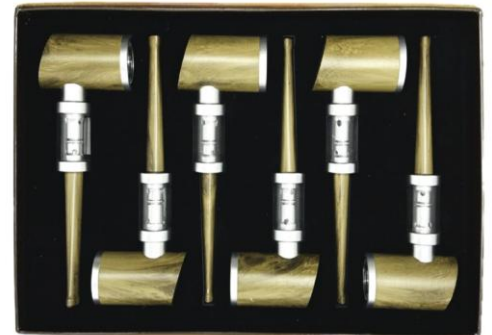

30547

Primo CNC Tobacco Pipe 6pc Gift Set
wood look design w/filter - 5.75"
120 case $5.90 each