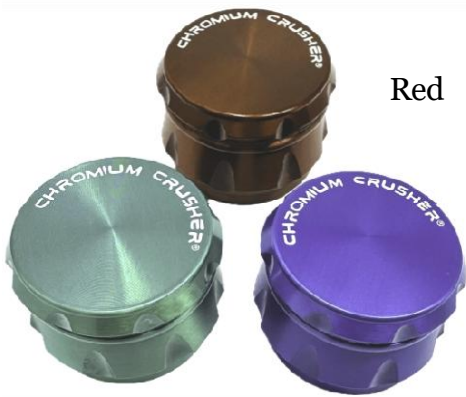

Red

Green Blue

70377

New Colors

6 per color 96 cs $4.75 each